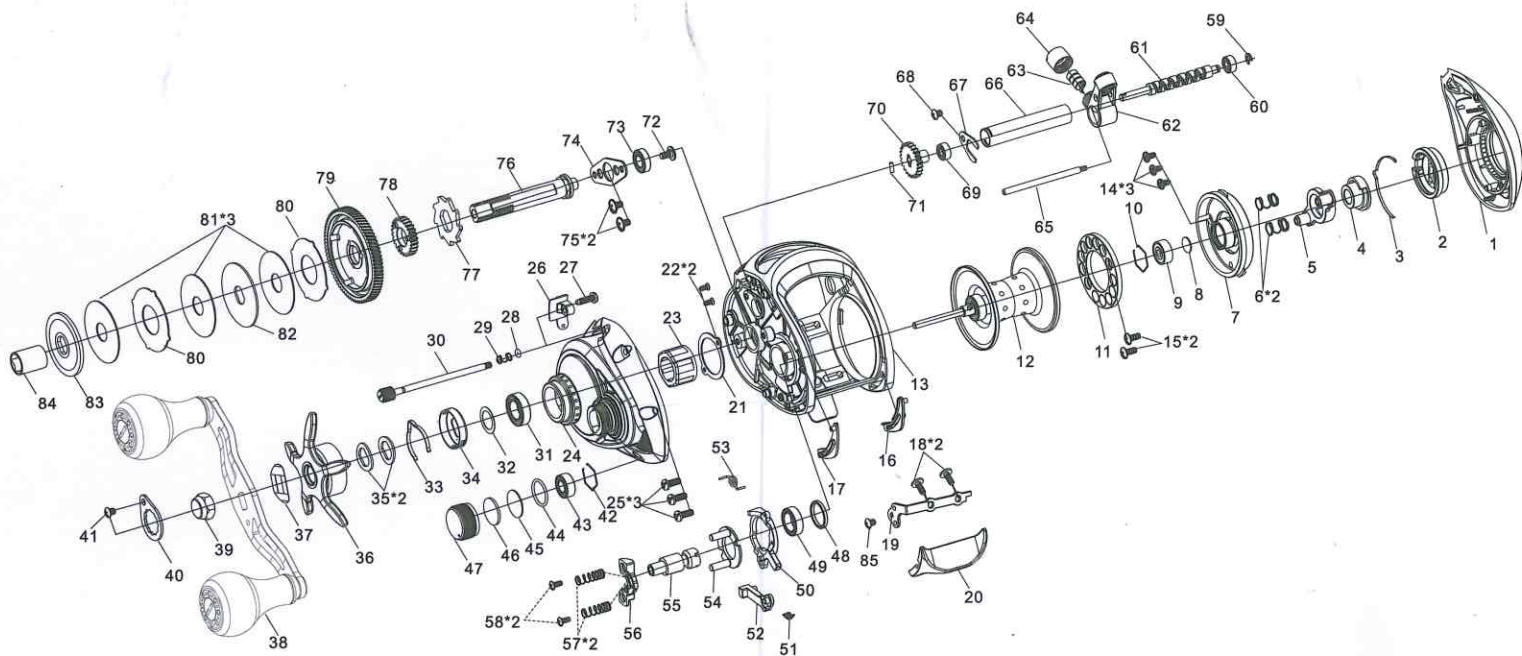

BAIT-CASTER 1.0(L)

KEY NO. PART NAMES

1	RIGHT SIDE PLATE ASSY
2	DRAG KNOB ASSY
3	CLICKER RING
4	CAM
5	CAM
6	SPRING
7	BRAKE PLATE
8	WASHER
9	BALL BEARING
10	HEXAGON CLIP
11	MAGNET PLATE ASSY
12	SPOOL ASSY(INCLUDE ONE BALL BEARING)
13	BODY ASSY
14	SCREW
15	SCREW
16	BUTTON SIDE PIECE
17	BUTTON SIDE PIECE
18	SCREW
19	CONNECTING STRIP
20	BUTTON
21	EAR WASHER
22	SCREW
23	ONE WAY CLUTCH
24	LEFT SIDE PLATE
25	SCREW
26	LINE CLIP
27	SCREW
28	O-RING
29	SPRING
30	LOCK SCREW ASSY
31	BALL BEARING
32	WASHER
33	CLICKER RING
34	CLICKER RETAINER
35	WASHER
36	STAR DRAG
37	SPRING WASHER
38	HANDLE ASSY
39	HANDLE SCREW CAP
40	LOCKING PLATE
41	SCREW
42	HEXAGON CLIP

KEY NO. PART NAMES

43	BALL BEARING
44	O-RING
45	WASHER
46	WASHER
47	DRAG NUT
48	BUSHING
49	BALL BEARING
50	CLUTCH RING
51	CLUTCH SPRING
52	CLUTCH PAWL
53	SPRING
54	CLUTCH REST
55	PINION GEAR
56	CLUTCH PLATE
57	SPRING
58	SCREW
59	E-CLIP
60	BUSHING
61	WORM SHAFT
62	LINE GUIDE HOLDER
63	LINE GUIDE PAWL
64	LINE GUIDE HOLDER SCREW
65	LEVEL WIND SHAFT
66	LEVEL WIND GUARD
67	RETAINING PLATE
68	SCREW
69	BUSHING
70	WORM SHAFT GEAR
71	PIN
72	SCREW
73	BALL BEARING
74	PRESSURE PLATE
75	SCREW
76	GEAR SHAFT
77	GEAR
78	GEAR
79	MAIN GEAR
80	EAR WASHER
81	WASHER
82	KEY WASHER
83	KEY WASHER
84	BUSHING
85	SCREW