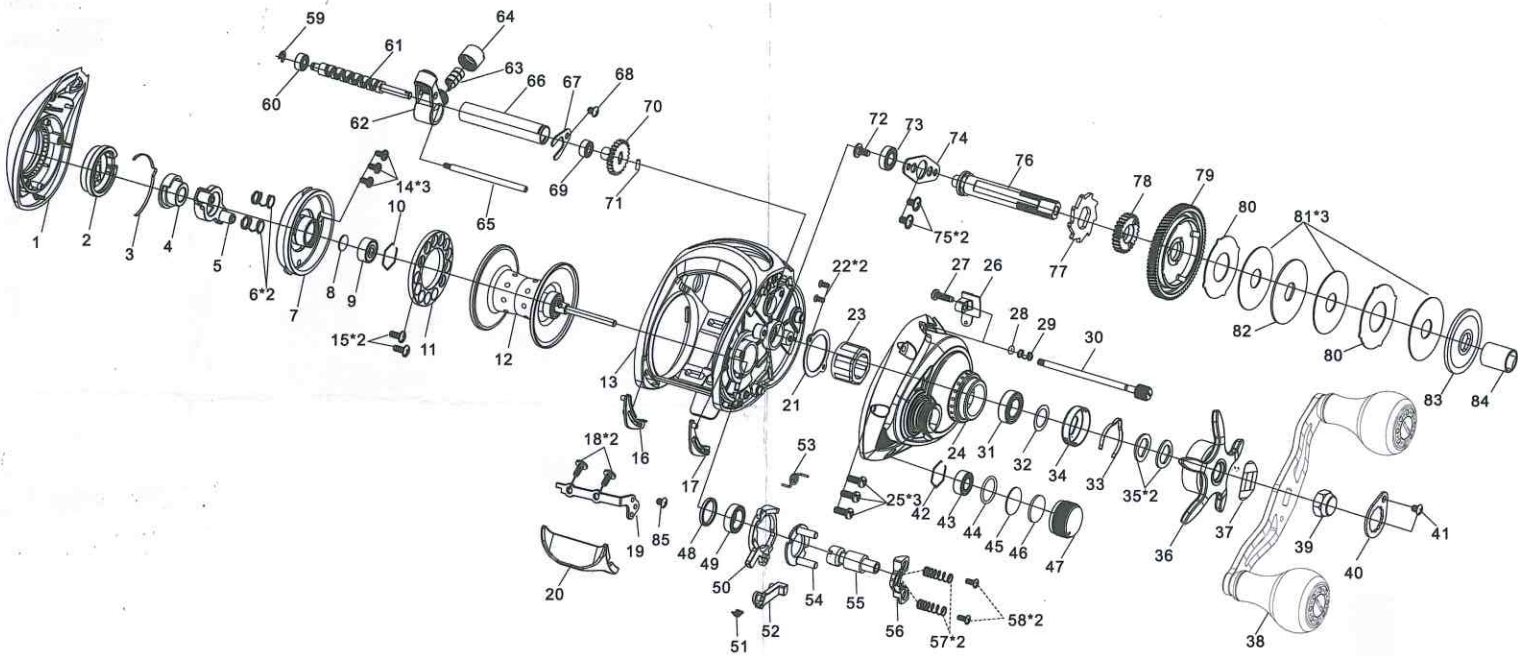

# BAIT-CASTER 1.0(R)

## KEY NO. PART NAMES

1	RIGHT SIDE PLATE ASSY
2	DRAG KNOB ASSY
3	CLICKER RING
4	CAM
5	CAM
6	SPRING
7	BRAKE PLATE
8	WASHER
9	BALL BEARING
10	HEXAGON CLIP
11	MAGNET PLATE ASSY
12	SPOOL ASSY(INCLUDE ONE BALL BEARING)
13	BODY ASSY
14	SCREW
15	SCREW
16	BUTTON SIDE PIECE
17	BUTTON SIDE PIECE
18	SCREW
19	CONNECTING STRIP
20	BUTTON
21	EAR WASHER
22	SCREW
23	ONE WAY CLUTCH
24	LEFT SIDE PLATE
25	SCREW
26	LINE CLIP
27	SCREW
28	O-RING
29	SPRING
30	LOCK SCREW ASSY
31	BALL BEARING
32	WASHER
33	CLICKER RING
34	CLICKER RETAINER
35	WASHER
36	STAR DRAG
37	SPRING WASHER
38	HANDLE ASSY
39	HANDLE SCREW CAP
40	LOCKING PLATE
41	SCREW
42	HEXAGON CLIP

## KEY NO. PART NAMES

43	BALL BEARING
44	O-RING
45	WASHER
46	WASHER
47	DRAG NUT
48	BUSHING
49	BALL BEARING
50	CLUTCH RING
51	CLUTCH SPRING
52	CLUTCH PAWL
53	SPRING
54	CLUTCH REST
55	PINION GEAR
56	CLUTCH PLATE
57	SPRING
58	SCREW
59	E-CLIP
60	BUSHING
61	WORM SHAFT
62	LINE GUIDE HOLDER
63	LINE GUIDE PAWL
64	LINE GUIDE HOLDER SCREW
65	LEVEL WIND SHAFT
66	LEVEL WIND GUARD
67	RETAINING PLATE
68	SCREW
69	BUSHING
70	WORM SHAFT GEAR
71	PIN
72	SCREW
73	BALL BEARING
74	PRESSURE PLATE
75	SCREW
76	GEAR SHAFT
77	GEAR
78	GEAR
79	MAIN GEAR
80	EAR WASHER
81	WASHER
82	KEY WASHER
83	KEY WASHER
84	BUSHING
85	SCREW