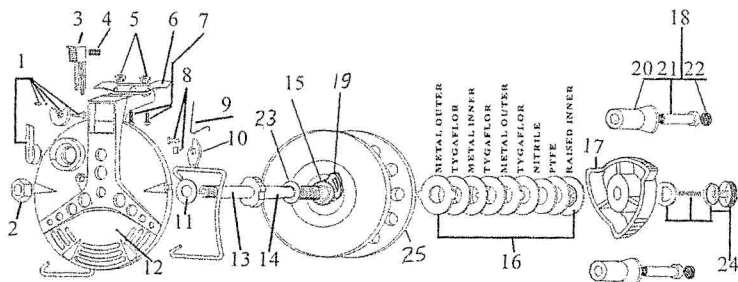

ALVEY REELS AUSTRALIA

Model 426BE

Key No	Description	Part No
1	NON REVERSE LEVER KIT	R7K9
2	SPINDLE HEX NUT	R6F1
3	RATCHET SWITCH	R5E9
4	RATCHET SPRING	R5H2
5	BASE NUTS	R2F2
6	BASE PLATE	R2C4
7	BASE BOLTS	R2D4
8	DRAG PAWL BUSH AND RIVET	R7M5
9	DRAG SPRING	R5G3
10	DRAG PAWL	R7J9
11	SPINDLE WASHER	R6J1
12	GRAPHITE BACK	R1A-426BE
13	SPINDLE	R6A23
14	FRICTION TUBE	R7A8
15	RATCHET WHEEL	R5B6
16	DRAG WASHER SET	R7B/C9
17	DRAG TENSION KNOB	R7D13
18	HANDLE ASSEMBLY	R4F15
19	SILENT DRAG CAM	R7L3
20	HANDLE ONLY	R4D7
21	HANDLE SCREW	R4E15
22	HANDLE PLUG	R4H2
23	FRICTION TUBE WASHER	R7H4
24	SPINDLE SCREW ASSEMBLY	R6E7
25	SPOOL ASSEMBLY	R4C-452BE