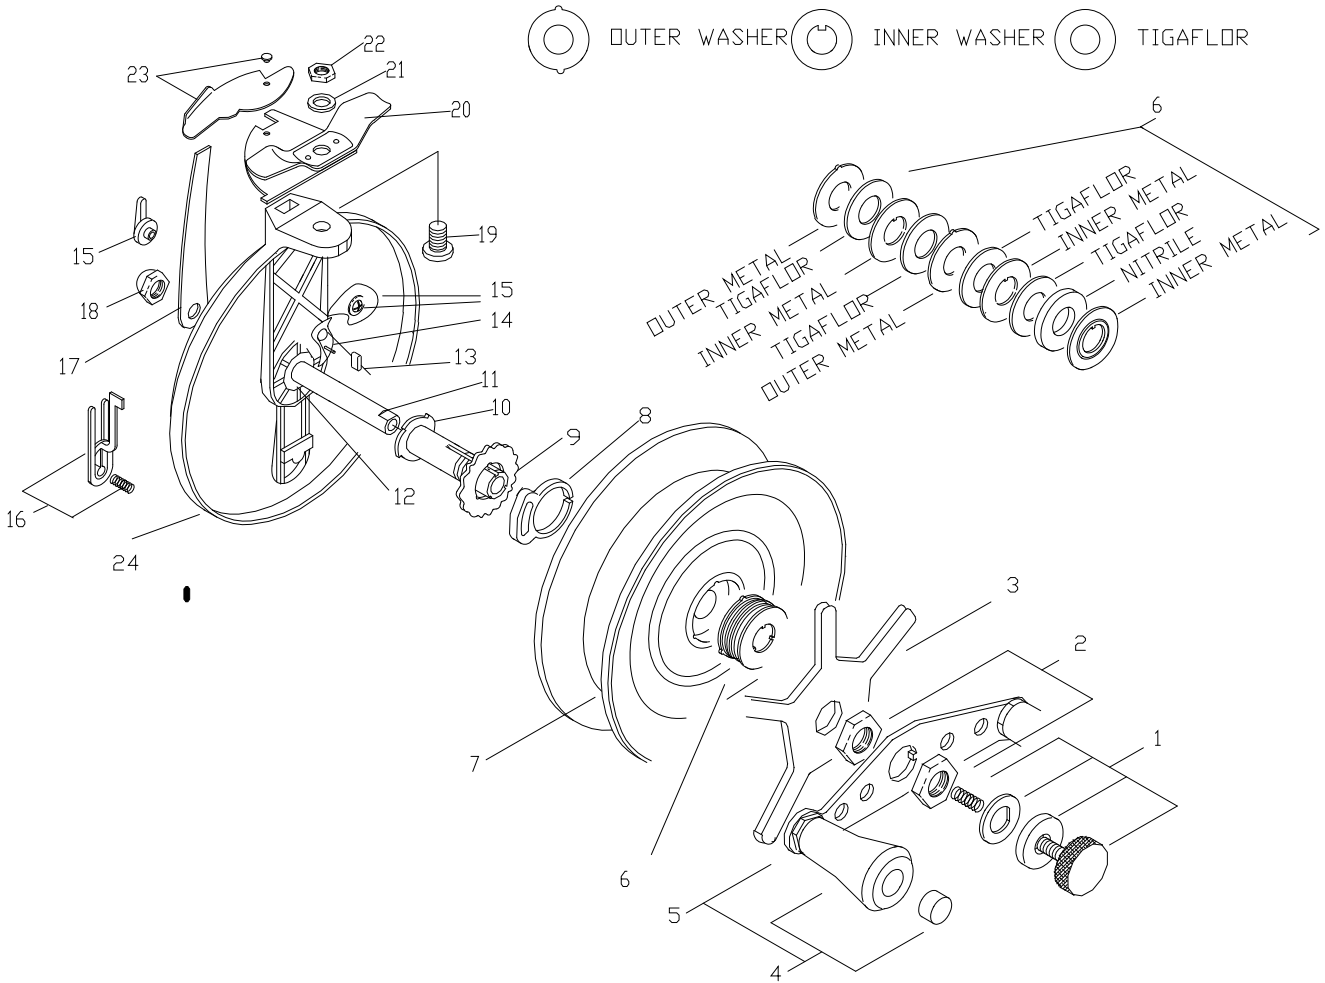

SPORT SERIES 55BC

Key	Part	Description	Key	Part	Description
1	R6E2	Spindle Screw Set	13	R5G3	Drag Pawl Spring
2	R7F1	Handle-plate Lock Nut	14	R7J9	Drag Pawl
3	R7D3	Star Drag Nut	15	R7K11	On/Off Lever/Activator
4	R4F4	Handle Assembly	16	R5E10	Ratchet Button
5	R7E24	Handle Plate Assy	17	R2G12	Base Lock Spring
6	R7B/C18	Friction Washer Set	18	R6F3	Dome Nut
7	R4A	Spool Only	19	R2D2	Base Bolt
8	R7L3	Silent Drag Cam	20	R2A1	Index Plate Assembly
9	R5B6	Fish Alert Wheel	21	R2L1	Base Bolt Washer
10	R7A2	Friction Tube	22	R2F1	Base Bolt Nut
11	R6A26	Spindle	23	R2H1	Lever & Rivet
12	R6J7	Spindle Washer	24	R1A	Reel less Spool