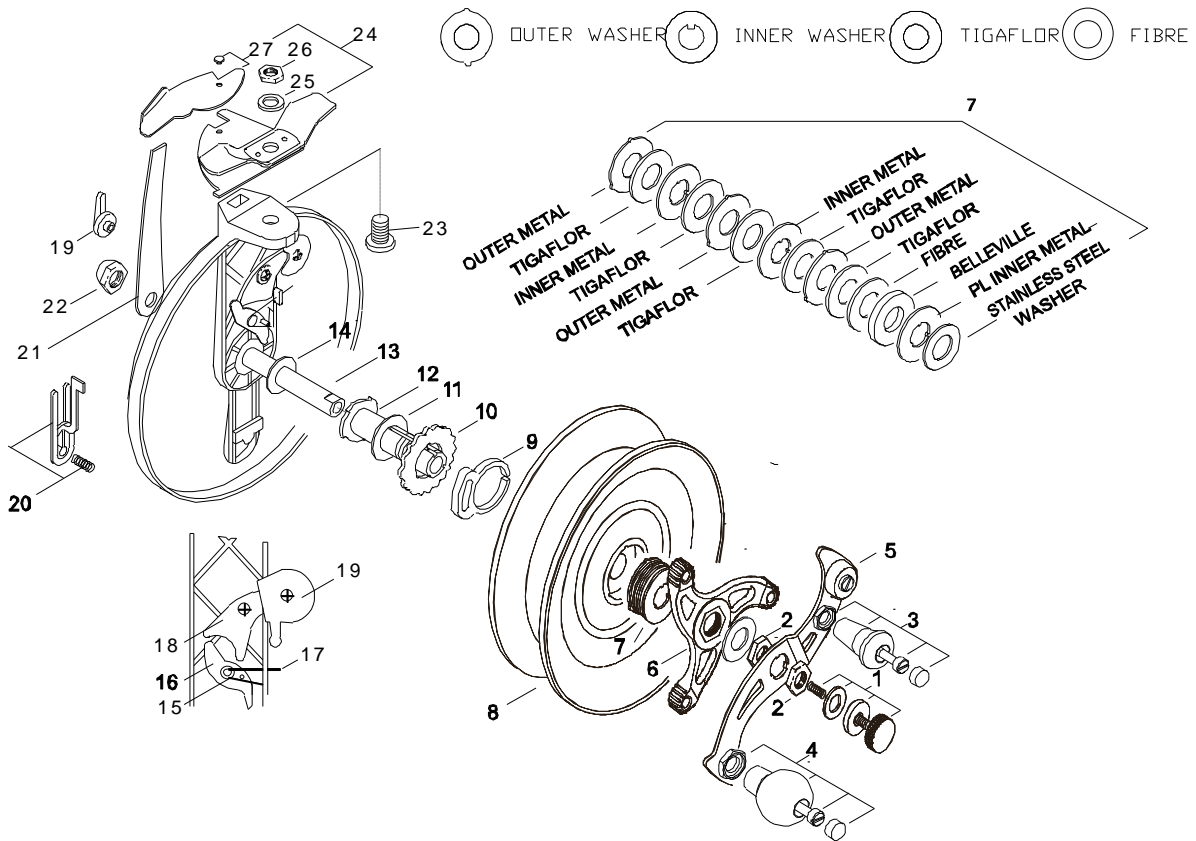

6500BCVRR Exploded View

(updated 2016)

Key	Part	Description	Key	Part	Description
1	R6E4	Spindle Screw Set	15	R7M4	Drag Pawl Rivet
2	R7F2	Handle-plate Lock Nut	16	R7J4	Drag Pawl
3	R4F5	Handle-Assy Rapid	17	R5G3	Drag Pawl Spring
4	R4F7	Handle-Assy Power	18	R5K1	On/Off Cam
5	R7E20	Handle-plate Assembly	19	R7K10	On/Off Lever & Activ
6	R7D11	Tristar Drag Nut	20	R5E10	Fish Alert Button
7	R7B/C12	Drag Washer Set	21	R2G13	Base Lock Spring
8	R4A-650	Spool Only	22	R6F3	Dome Nut
9	R7L1	Silent Drag Cam	23	R2D2	Base Bolt
10	R5B5	Fish Alert Wheel	24	R2A2	Index Plate Assembly
11	R7H1	Friction Tube Washer	25	R2L1	Base Bolt Washer
12	R7A4	Friction Tube	26	R2F1	Base Bolt Nut
13	R6A18	Spindle	27	R2H2	Lever & Rivet
14	R6J6	Spindle Washer			