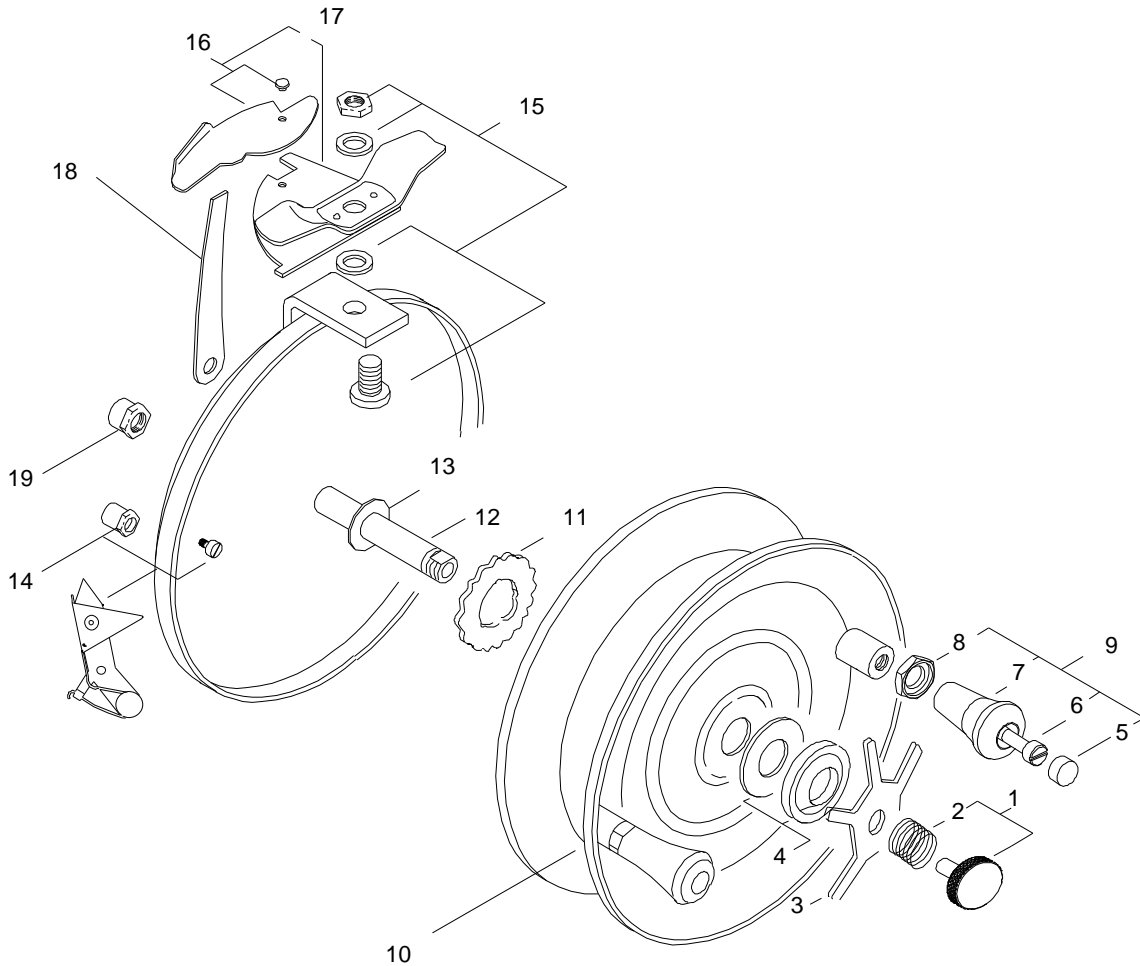

# CLASSIC SERIES 650A5

Key	Part	Description	Key	Part	Description
1	R6E3	Spindle Screw	11	R5B4	Fish Alert Wheel
2	R6C3	Spindle Spring	12	R6A29	Spindle (2017)
3	R6B6	Star Nut	13	R6J4	Spindle Washer
4	R6O2	Washer Set	14	R5E3	Ratchet Assembly
5	R4H2	Handle Plug	15	R2DEF2	Base Bolt Assembly
6	R4E5	Handle Screw	16	R2H2	Base Lever & Rivet
7	R4D4	Handle Only	17	R2A2	Base Plate Assembly
8	R4G2	Handle Lock Nut	18	R2G10	Base Lock Spring
9	R4F5	Handle Assembly	19	R6F3	Spindle Dome Nut
10	R4B	Spool with Handles			