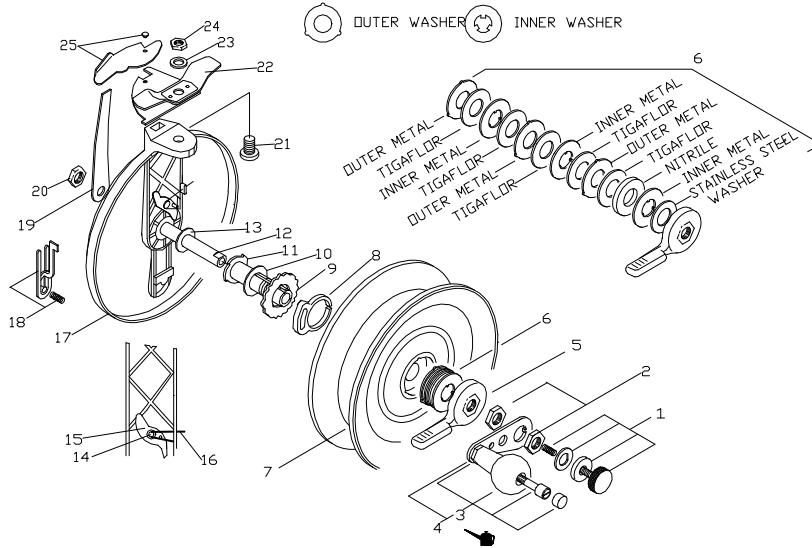

650BC Exploded Views

Key	Part	Description	Key	Part	Description
1	R6E4	Spindle Screw Set	14	R7M4	Drag Pawl Rivet
2	R7F2	Handle-plate Lock Nut	15	R7J4	Drag Pawl
3	R4F7	Handle Assembly	16	R5G3	Drag Pawl Spring
4	R7E16	Handle-plate & Handle	17	R1A	Reel without Spool
5	R7D7	Drag Tension Lever	18	R5E10	Fish Alert Button
6	R7B/C8	Drag Washer Set	19	R2G13	Base Lock Spring
7	R4A	Spool Only	20	R6F3	Dome Nut
8	R7L1	Silent Drag Cam	21	R2D2	Base Bolt
9	R5B5	Fish Alert Wheel	22	R2A2	Index Plate Assembly
10	R7H1	Friction Tube Washer	23	R2L1	Base Bolt Washer
11	R7A4	Friction Tube	24	R2F1	Base Bolt Nut
12	R6A18	Spindle	25	R2H2	Lever & Rivet
13	R6J6	Spindle Washer			