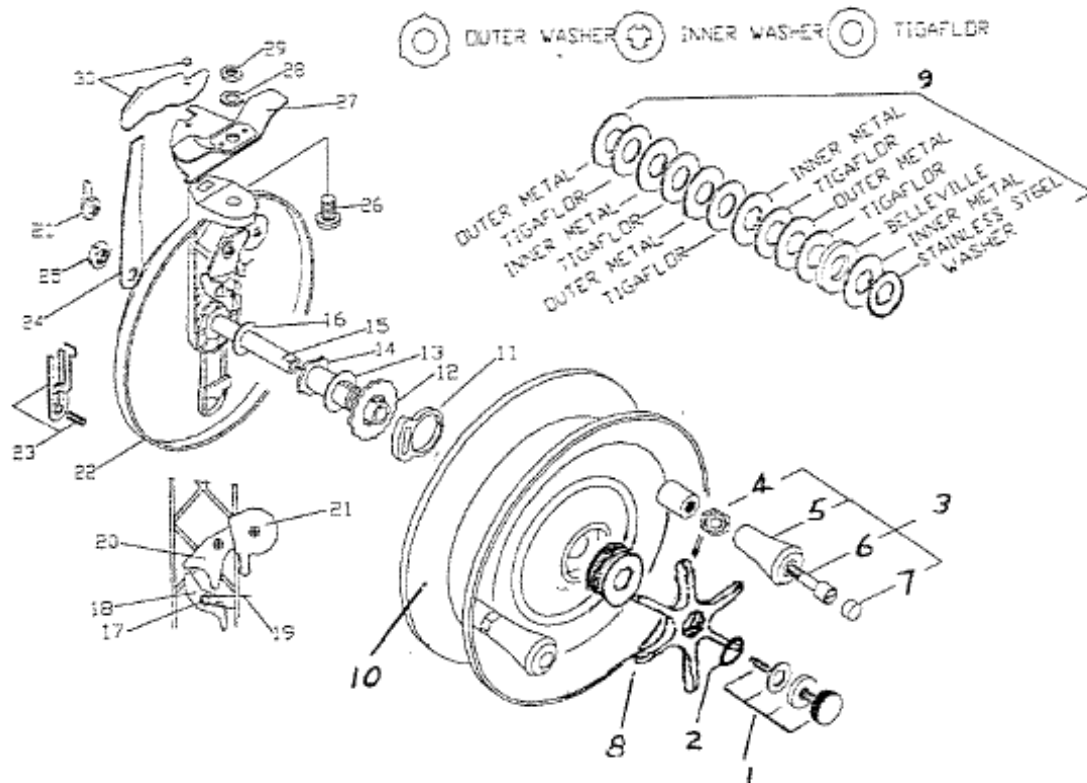

Part List for Model650BE

Key	Part	Description	Key	Part	Description
1	R6E4	Spindle Screw Set	16	R6J6	Spindle Washer
2	R6Q1	"O" Ring	17	R7M4	Drag Pawl Rivet
3	R4F6	Handle Assembly	18	R7J4	Drag Pawl
4	R4G2	Handle Locknut	19	R5G3	Drag Pawl Spring
5	R4D5	Handle	20	R5K1	On/Off Cam
6	R4E5	Handle Screw	21	R5C6	On/Off Lever & Activ
7	R4H2	Handle Plug	22	R1A	Reel without Spool
8	R7D5	Starnut	23	R5E10	Fish Alert Button
9	R7B/C12	Drag Washer Set	24	R2G13	Base Lock Spring
10	R4A	Spool Only	25	R6F3	Dome Nut
11	R7L1	Silent Drag Cam	26	R2D2	Base Bolt
12	R5B5	Fish Alert Wheel	27	R2A2	Index Plate Assembly
13	R7H1	Friction Tube Washer	28	R2L1	Base Bolt Washer
14	R7A3	Friction Tube	29	R2F1	Base Bolt Nut
15	R6A12	Spindle	30	R2H2	Lever & Rivet