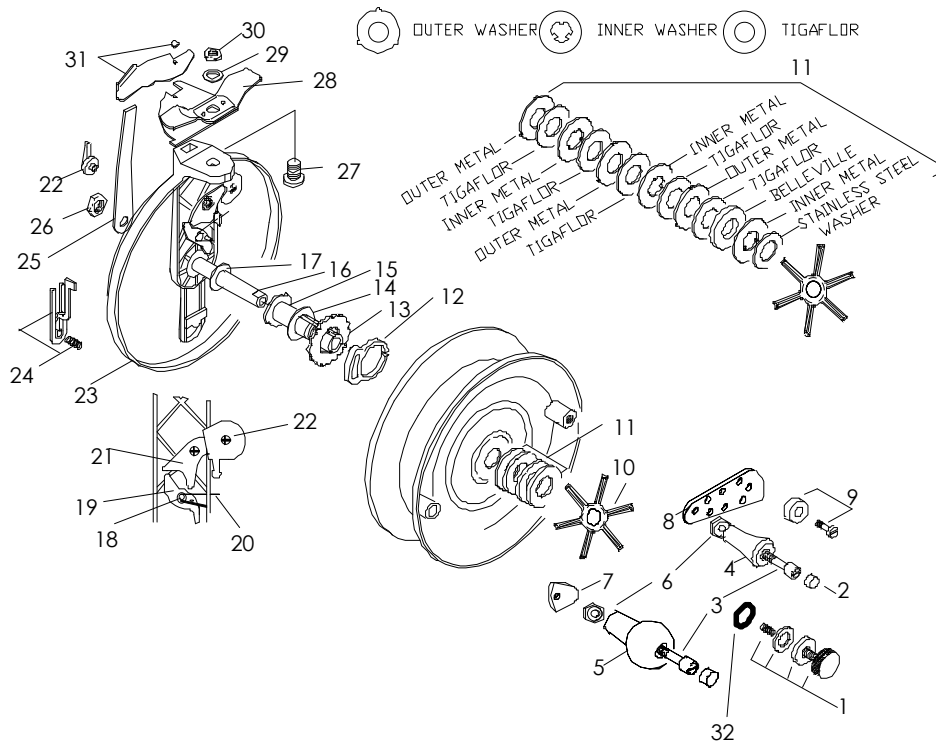

650BERR Exploded View

Key	Part	Description	Key	Part	Description
1	R6E4	Spindle Screw Set	17	R6J6	Spindle Washer
2	R4H2	Handle Plug	18	R7M4	Drag Pawl Post
3	R4E5	Handle Screw	19	R7J4	Drag Pawl
4	R4D4	Handle	20	R5G3	Drag Pawl Spring
5	R4D5	Knob Handle	21	R5K1	Drag on/off Cam
6	R4G2	Handle Lock Nut	22	R7K10	Drag on/off Lever – Activ
7	R4M3B	Handle Plate	23	R1A	Reel less Spool
8	R4M3A	Handle Plate	24	R5E10	Fish Alert
9	R7P5	Balance Weight & Screw	25	R2G13	Base Lock Spring
10	R7D5	Drag Star Nut	26	R6F3	Dome Nut
11	R7B/C12	Drag Washer Set	27	R2D2	Base Bolt
12	R7L1	Silent Drag Cam	28	R2A2	Index Plate Assembly
13	R5B5	Fish Alert Wheel	29	R2L1	Base Washer
14	R7H1	Friction Tube Washer	30	R2F1	Base Bolt Nut
15	R7A3	Friction Tube	31	R2H2	Base Lever & Rivet
16	R6A12	Spindle	32	R6Q1	'O' Ring