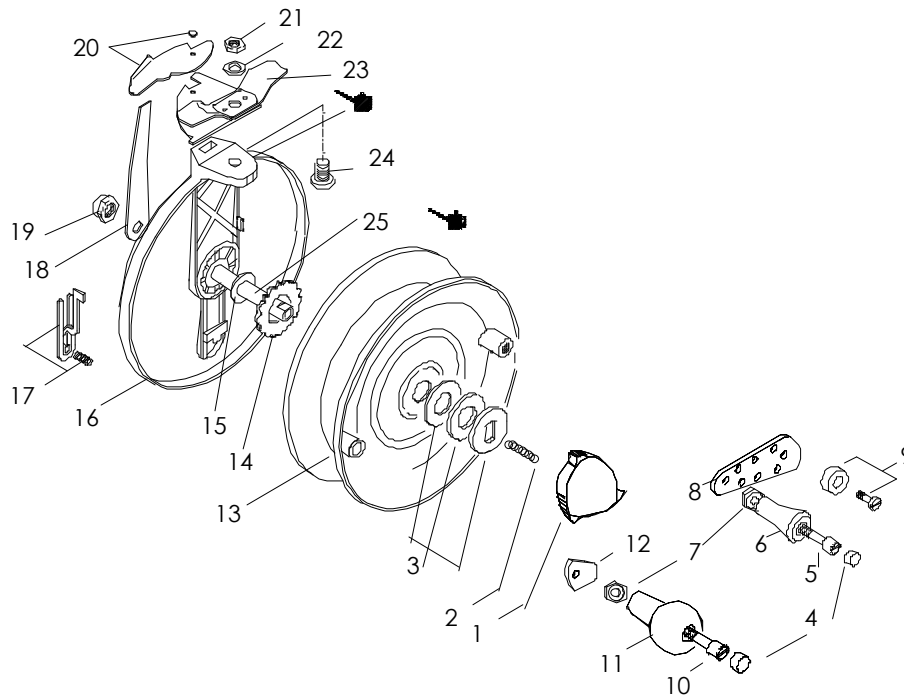

650BRR Exploded View

Key	Part	Description	Key	Part	Description
1	R6B9	Spindle Tension Knob	14	R5B4	Fish alert Cog
2	R6C5	Spindle Spring	15	R6J6	Spindle Washer
3	R6L4	Washer Set	16	R1A	Back Plate Assembly
4	R4H2	Handle Plug	17	R5H2	Fish alert Spring
5	R4E5	Handle Screw	17	R5E10	Fish alert Button
6	R4D4	Handle Only	18	R2G13	Base Lock spring
7	R4G2	Handle Lock Nut	19	R6F3	Spindle Dome Nut
8	R4M3A	Handle Plate	20	R2H1	Base Lever & Rivet
9	R7P5	Balance WT & Screw	21	R2F1	Base Bolt Nut
10	R4E5	Handle Screw	22	R2L1	Base Washer
11	R4D5	Handle Only	23	R2A2	Base Plate Assembly
12	R4M3B	Handle Plate	24	R2D2	Base Bolt
13	R4B	Spool with Handles	25	R6A26	Spindle