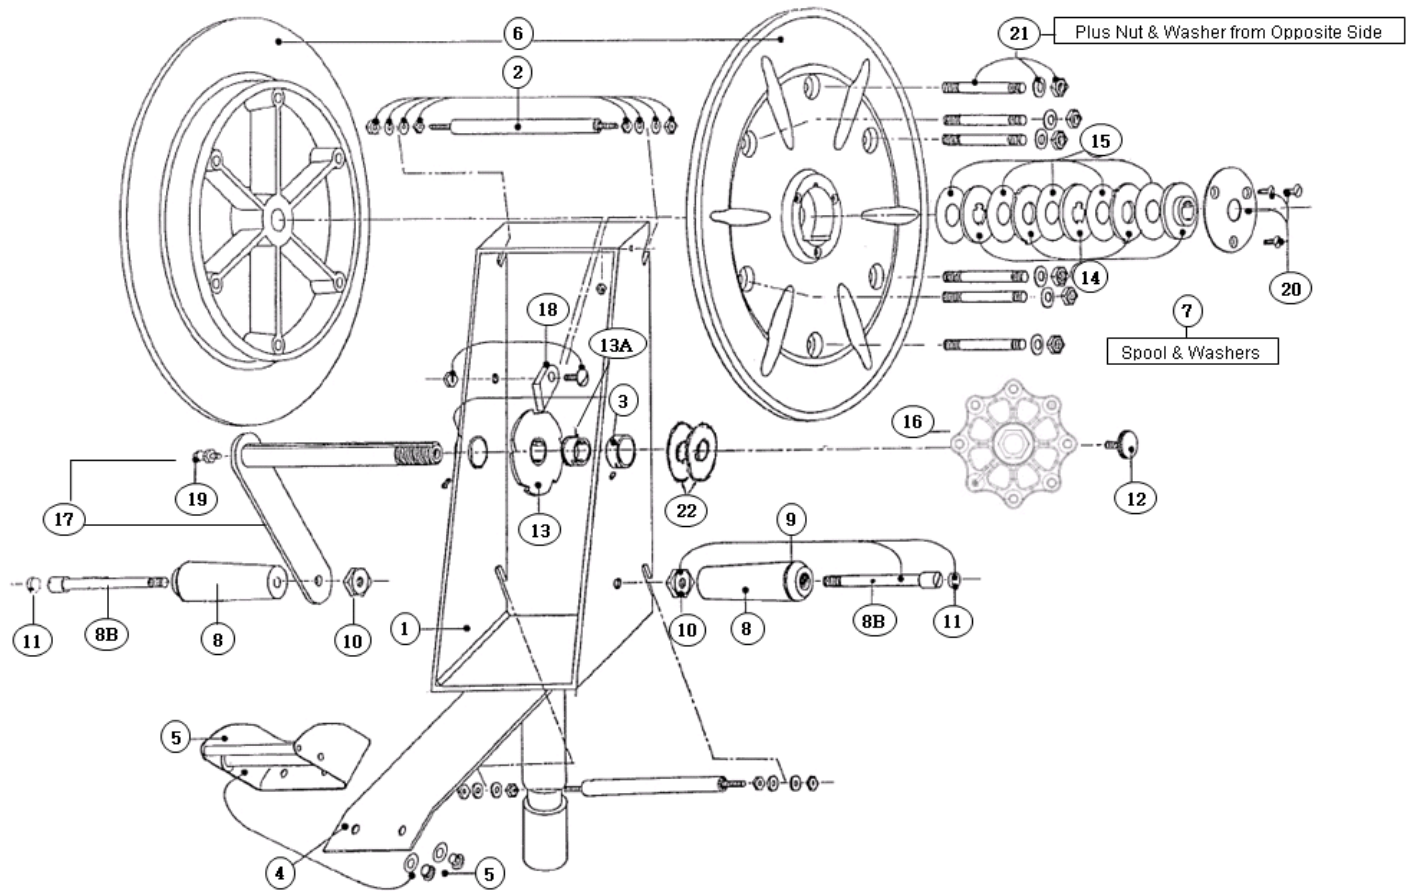

# REEF MASTER - 1225RMLC

**Model 1225RMLC - Parts List**

Key No.	Description	Part No.	Key No.	Description	Part No.
1	Body / Back Reefmaster	D1A RM	12	Spindle Screw	R6E4
2	Over Run Bars	D1B RM	13	Drag Wheel & Bush	D7A RM
3	Side Bushes (Pair)	D1C RM	13A	Star Nut Bush	D7G RM
4	Guide Assembly	D3A RM	14	Drag Washer Metal (Set)	D7B RM
5	Guide Roller Assembly	D3B RQ	15	Drag Washer Fibre (Set)	D7C RM
6	Spool Only	D4A RM	16	Star Adjusting Nut	D7D RM
7	Spool & Washers	D4B RM	17	Handle Plate & Spindle Only	D7E RM
8	Handle Only	D4D RM	18	Drag Pawl	D7J RM
8B	Handle Screw	D4E RM	19	Grease Nipple	D7K RM
9	Handle Assembly	D4F RM	20	Washer Plates & Screws	D7L RM
10	Lock Nut	D4G RM	21	Spool Bolts & Nuts	D7M RM
11	Felt Plug	D4H RM	22	Belville Washers (Pair)	D7Q RM