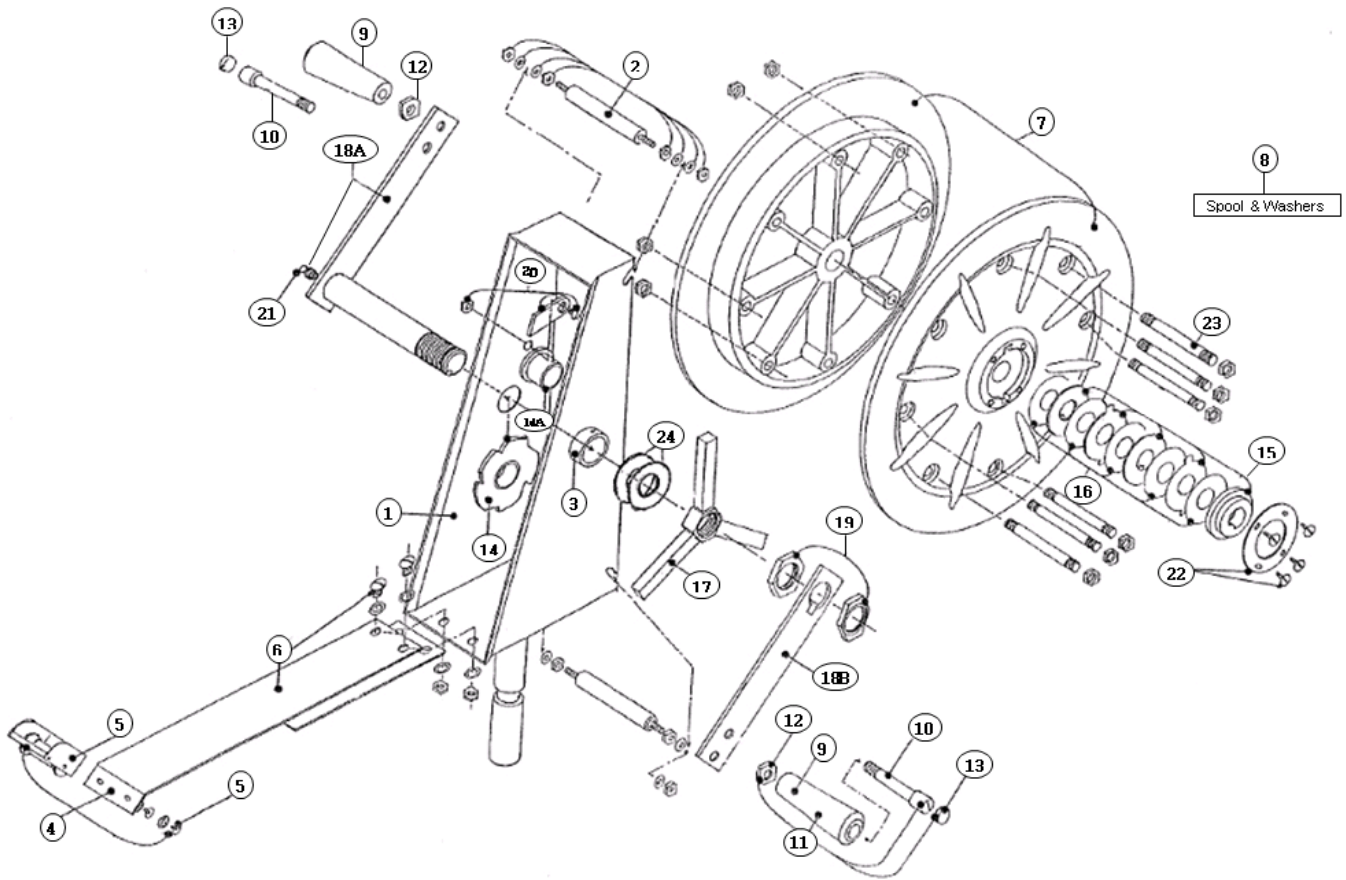

REEF QUEEN - 1425RQLC

Model 1425RQLC - Parts List

Key No.	Description	Part No.	Key No.	Description	Part No.
1	Stainless Steel Body	D1A RQ	14	Drag Wheel & Bush	D7A RQ
2	Over Run Bar	D1B RQ	14A	Star Nut Bush	D7G RQ
3	Side Bushes (Pair)	D1C RQ	15	Drag Washer - Metal (Full set of 10)	D7B RQ
4	Guide Assembly	D3A RQ	16	Drag Washer - Fibre (Full set of 10)	D7C RQ
5	Guide Roller Assembly	D3B RQ	17	Star Adjusting Nut	D7D RQ
6	Stainless Steel Arm Only	D4E RQ	18A	Handle Plate with Spindle Only	D7E RQA
7	Spool Only	D4A RQ	18B	Handle Plate Only	D7E RQB
8	Spool & Washers	D4B RQ	19	Handle Plate Lock Nut (each)	D7F RQ
9	Handle Only	D4D RM	20	Drag Pawl	D7J RQ
10	Handle Screw	D4E RM	21	Grease Nipple	D7K RM
11	Handle Assembly	D4F RM	22	Drag Retainer Plate	D7L RQ
12	Handle Lock Nut	D4G RM	23	Spool Stud Nut & Washer	D7M RM
13	Felt Plug	D4H RM	24	Belville Washers (Pair)	D7Q RQ