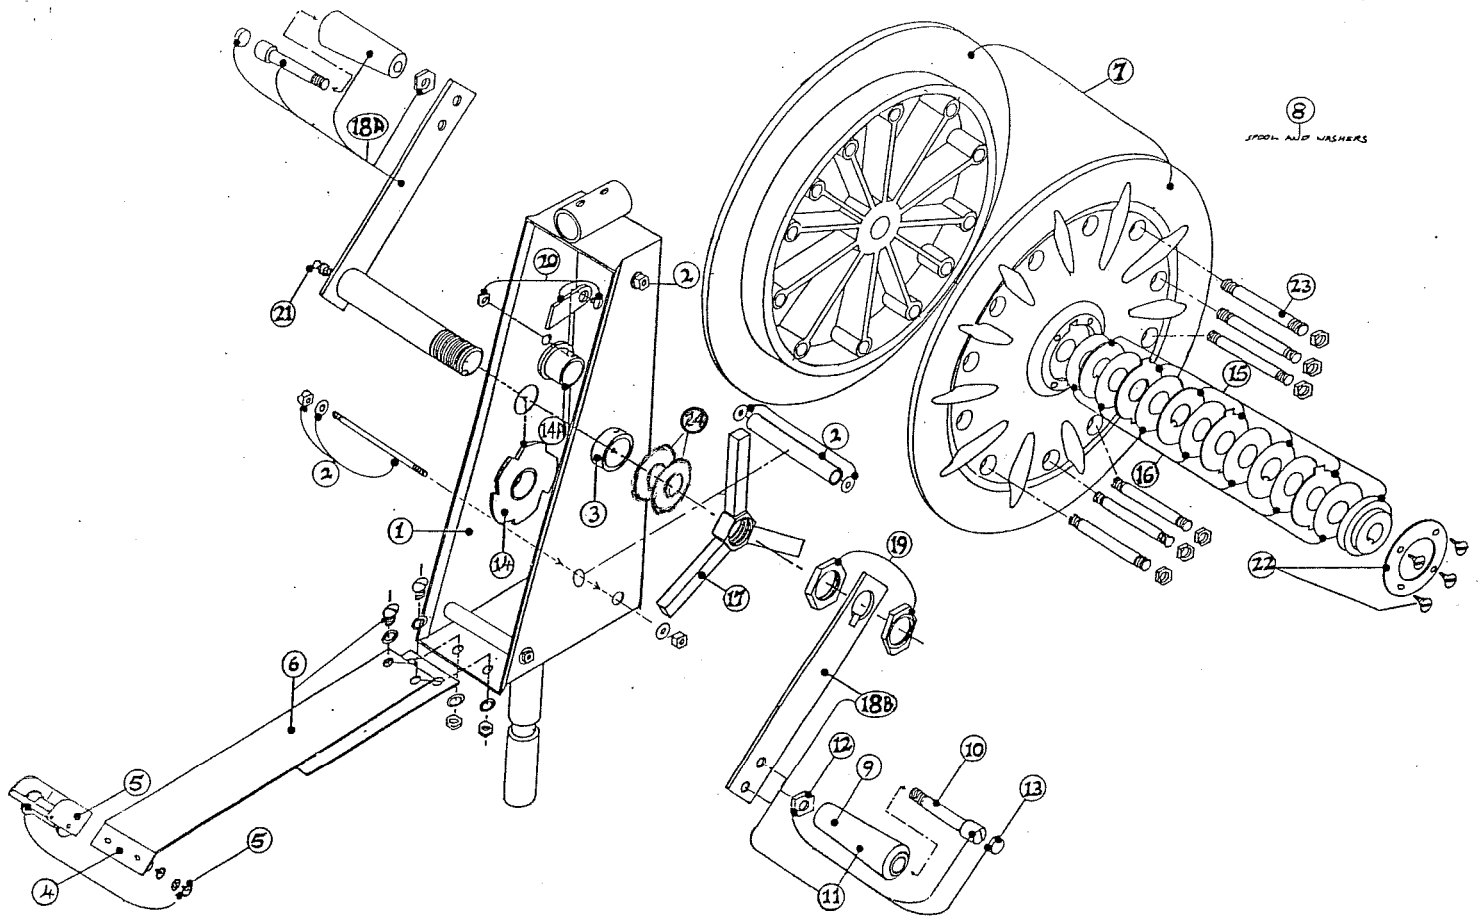

# REEF KING

## PARTS LIST FOR REEF KING

Key No	Description	Part No	Key No	Description	Part No
1	Body/Back	D1A RK	14	Drag Wheel and Bush	D7A RQ
2	Over Run Bars	D1B RK	14A	Star Nut Bush	D7G RQ
3	Side Bushes	D1C RQ	15	Drag Wash Metal	D7B RK
4	Guide Assembly	D3A RQ	16	Drag Wash Fibre	D7C RK
5	Guide roller only	D3B RQ	17	Star Nut	D7D RQ
6	S/S arm only	D3E RQ	18A	Handle Plate "A" side	D7E RQA
7	Spool only	D4A RK	18B	Handle Plate "B" Assembly	D7E RQB
8	Spool and Washer	D4B RK	19	Handle Plate each Lock	D7F RQ
9	Handle only	D4D RM	20	Drag Pawl	D7J RQ
10	Handle Screw	D4E RM	21	Grease Nipple	D7K RM
11	Handle Assembly	D4F RM	22	Drag Washer Plate	D7L RQ
12	Lock Nut	D4G RM	23	Spool Bolts and Nuts	D7M RM
13	Felt Plug	D4H RM	24	Pair Belville Washers	D7Q RQ